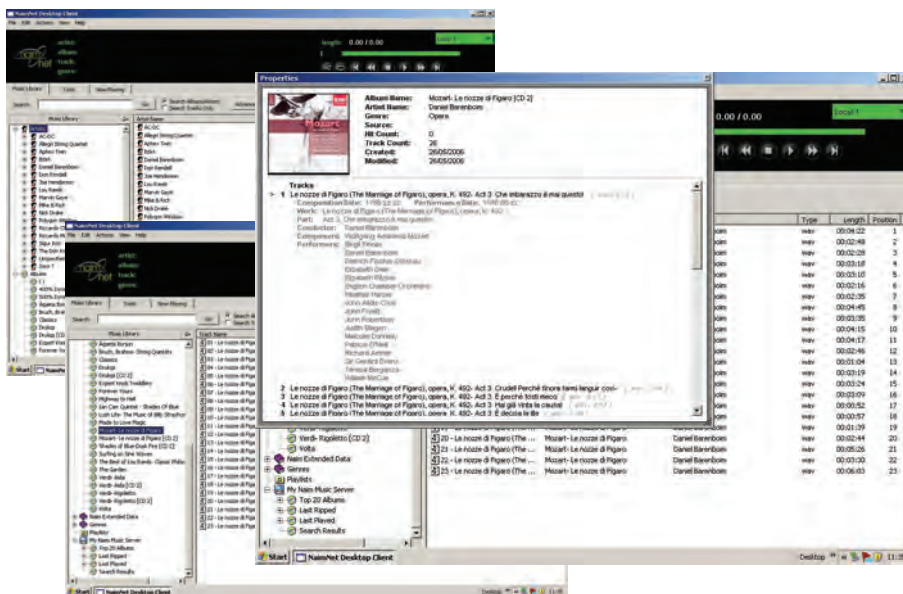

CONTROL

TV Output Interface	S-Video, Composite, VGA NTSC or PAL Mouse Keyboard USB X-Y touchscreen
---------------------	--

CONTROL INPUTS

Ethernet	StreamNet compatible Crestron, AMX iPad/iPhone/iPod Touch control
IR	Front Panel Receiver Rear Panel 3.5mm
RS232	Standard 9 pin serial Drivers available for AMX, Crestron Control 4 drivers from extravegetables.com

POWER

Supply Voltage	230/115V AC
Quiescent Power	60VA

DIMENSIONS

PHYSICAL	87 x 432 x 314 (H x W x D)
Weight	10.8kg

Naim Desktop Client Interface

The Naim Desktop Client interface supplied with every NaimNet music server is a powerful application that runs on a network PC to explore fully, the comprehensive music database and to control the local audio player. This is the most convenient interface to expose every minute detail of an album or individual track, as well as building playlists, or editing database details.