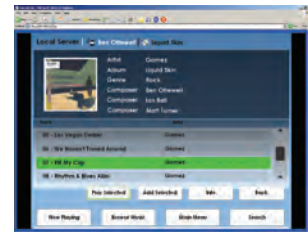

NaimNet Music Server TV Interface