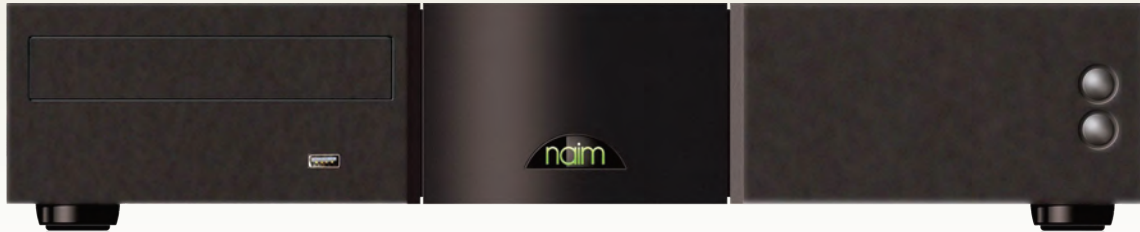

NS01 Music Server

NaimNet / StreamNet™ enabled six stream Music Server with additional UPnP™ streaming and high quality local audio output.

Bit-perfect transfer from CD to secure hard disk storage with automatic backup. Easy music selection with Naim Extended Music Database and Power Search. Virtually unlimited storage capacity with Rip-to-NAS. Network Scanning with local playback, or NaimNet streaming of content from any network-connected computer or NAS store.

The NaimNet series of Music Servers all feature a novel internal architecture to deliver not only outstanding sound quality without any of the compromises associated with conventional server solutions, but also facilitate simple and intuitive music selection with a unique combination of informative and simple user interfaces. NS01 combines the function of a local output server, with six NaimNet Streams and six UPnP™ streams.

Audiophile Sound Quality

Reading from Compact Disc to the internal hard disk is bit-perfect with multiple scans of the CD to ensure absolute data integrity. Replay is bit-perfect, whether as a stream into NaimNet or DigiLinX™ room amplifiers, as an UPnP™ controlled stream, or as local playback on the Server. Audio handling within the server, designed by Naim to offer the highest fidelity, has a fully bit-perfect architecture and accepts digital formats up to unpacked fixed/float 32bit/192 kHz. Playback is exactly as the original CD, including gapless playback. The S/PDIF digital output provides a low jitter, bit-perfect, local output.

Secure Music Storage

All data on the internal 1TB hard drive is automatically copied onto a second internal drive, at a pre-set time, as a secure backup. In the event of a single HDD failure service procedures allow the recovery of the complete music library and playlists.

Rip-to-NAS and Network Scanning

Full support of Network Storage to extend the capacity of the NS01. Music can be freely moved between named NAS stores making cataloguing of large collections very convenient. NS01 identifies all playable music on PCs, MACs or NAS on the network and populates the music selection database for playback.

A Versatile Network Music Source

Music on the local server store, as well as network music that has been aggregated from the network by the NS01, is available for streaming to both UPnP™ and NaimNet room players simultaneously, as well as local playback. Locally stored music is also exposed as read-only store. All popular music formats are supported for local playback with transcoding, as required, for NaimNet playback.

True Hi-Fi Local Audio Playback

Local audio playback stages are optically isolated from the server architecture for lowest noise. All data is fully relocked and dejittered with the master clock as close to the DACs as possible. Linear power supplies with toroidal transformer and multiple regulation.

MP3 player and iTunes Integration