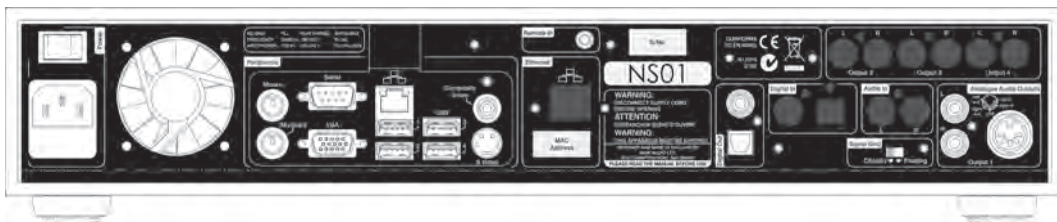

A web-based version of the TV interface is available simply by browsing to the IP address of the Music Server.

PC DeskTop Client Interface

A very informative interface available on any Networked PC. This uses an explorer type of presentation to display the database contents, as well as playable music on other machines or computers on the same network. Powerful music search functions. This interface is used to modify or overwrite database album or track details and create playlists, and is available independent of whatever the Music Server is currently playing. This interface exposes the full detail of the music database at an album or track level.

CONTROL

TV Output Interface	S-Video, Composite, VGA NTSC or PAL Mouse Keyboard USB X-Y touchscreen
---------------------	--

CONTROL INPUTS

Ethernet	StreamNet compatible Crestron, AMX iPad/iPhone/iPod Touch control
IR	Front Panel Receiver Rear Panel 3.5mm
RS232	Standard 9 pin serial Drivers available for AMX, Crestron Control 4 drivers from extravegetables.com

POWER

Supply Voltage	230/115V AC
Quiescent Power	60VA

DIMENSIONS

PHYSICAL	87 x 432 x 314 (H x W x D)
Weight	10.8kg

Naim Desktop Client Interface

The Naim Desktop Client interface supplied with every NaimNet music server is a powerful application that runs on a network PC to explore fully, the comprehensive music database and to control the local audio player. This is the most convenient interface to expose every minute detail of an album or individual track, as well as building playlists, or editing database details.