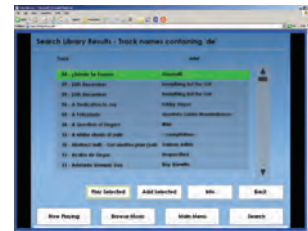

NaimNet Music Server Web Interface